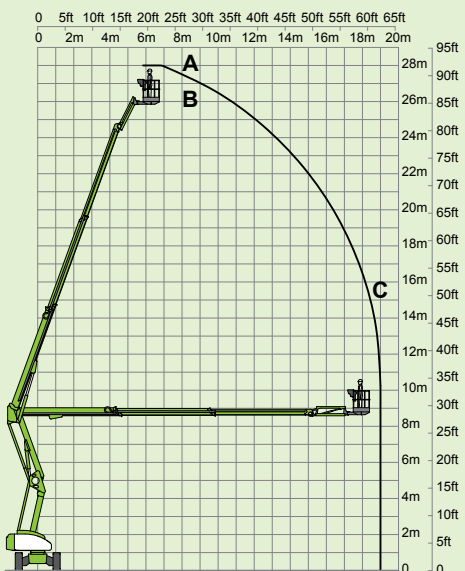

niftylift

HR28

HYBRID 4x4

(A) 28m
92ft

(B) 26m
85ft 6in

(C)

19m
62ft

280kg
620lbs

2.4m x 0.9m
7ft 10in x 2ft 11in

150°

180°

(D) 2.7m
8ft 10in

(F) 2.49m
8ft 2in

(H) 7.3m
23ft 11in

(J) 9.28m
30ft 5in

4.7km/h
3mph

5.9m
19ft 4in

40%
22°

14650kg
32300lbs

HYBRID

niftylift
Fingle Drive, Stonebridge
Milton Keynes, MK13 0ER
England, United Kingdom
+44 (0)1908 223456
sales@niftylift.com
www.niftylift.com

IS-102