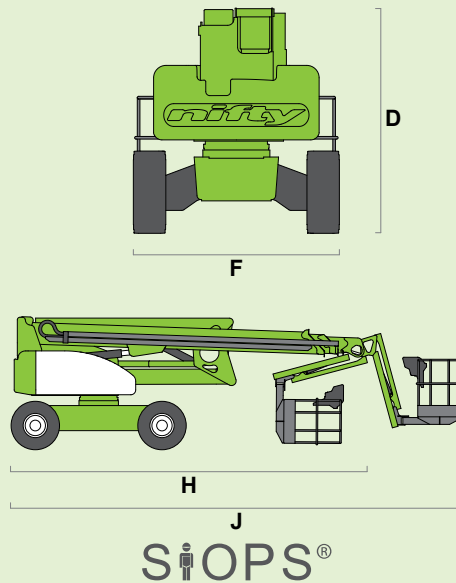

niftylift

HR28

HYBRID 4x4

(A) 28m
92ft

(B) 26m
85ft 6in

(C)

19m
62ft

280kg
620lbs

2.4m x 0.9m
7ft 10in x 2ft 11in

150°

180°

(D) 2.7m
8ft 10in

(F) 2.49m
8ft 2in

(H) 7.3m
23ft 11in

(J) 9.28m
30ft 5in

4.7km/h
3mph

5.9m
19ft 4in

40%
22°

14650kg
32300lbs

HYBRID

niftylift
Fingle Drive, Stonebridge
Milton Keynes, MK13 0ER
England, United Kingdom
+44 (0)1908 223456
sales@niftylift.com
www.niftylift.com

IS-102